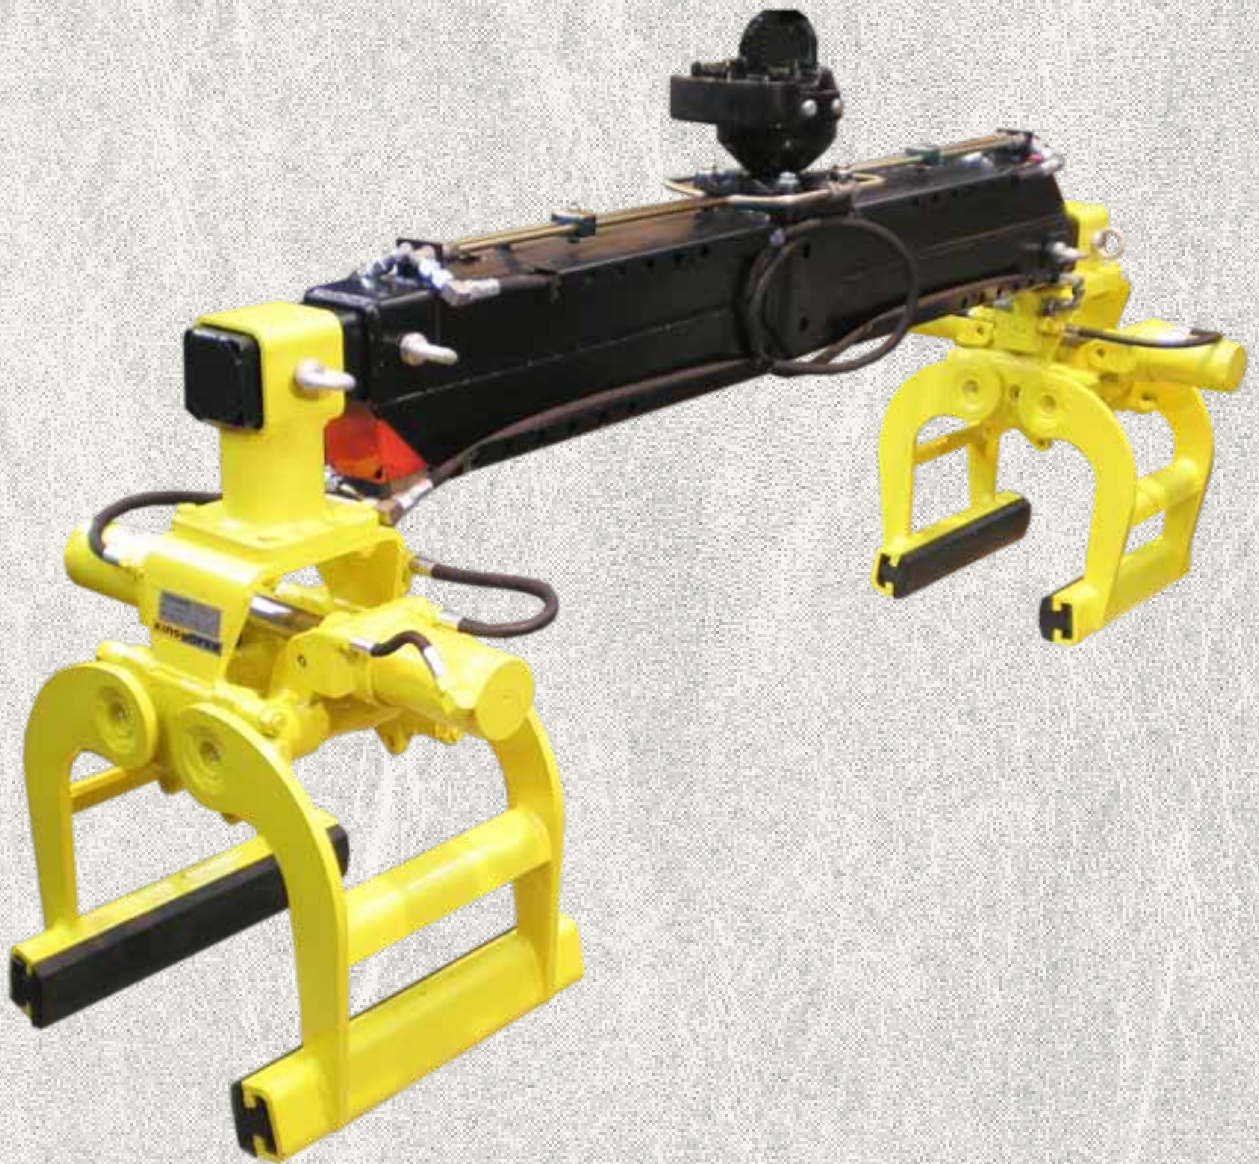

KINSHOFER

NEWS

Special and Custom Solutions

Guard Rail Grapple KM 626-S

www.kinshofer.com

KINSHOFER
crane and excavator attachments

700270/2010

The guard rail grapple KM 626-S with proven **KINSHOFER** rotator for loader cranes allows for precise positioning of mobile protection walls. As these walls can be quite long (12 m), they might break when gripping them in the centre. The guard rail grapple finds a remedy due to its 2 small, light grapples that are mounted to the ends of an adjustable cross bar. This cross bar is extendable up to 4500 mm. When put together, the total width does not exceed 2400 mm and can thus be transported crossways on the truck. The mounted rubber inserts at the gripping arms prevent the protection walls from damage when handling them.

Thanks to this tool, the protection walls can be loaded or unloaded from the truck without an additional person.

Non-return valves guarantee a safe operation due to the secure retention of loads even at pressure drops.

TECHNICAL DATA:

- Operating Pressure:** 200 bar
- Pump Capacity:** 25-75 l/min
- Load Capacity:** 2000 kg
- Closing Force:** 2 x 17 kN
- Weight:** 450 kg

More special and custom solutions can be found on our website under „Downloads“, „Products“ or the „Product News Archive“. You also have the possibility to apply for our newsletter on our website under „Service“.