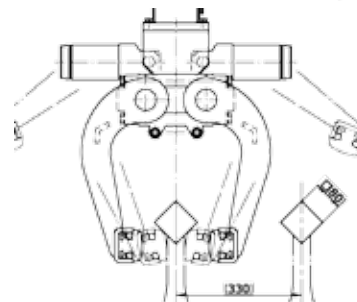

KINSHOFER

NEWS

Special and Custom Solutions

Guard Rail Grapple KM 626-S

www.kinshofer.com

KINSHOFER
crane and excavator attachments

700270/2010

The guard rail grapple KM 626-S with proven **KINSHOFER** rotator for loader cranes allows for precise positioning of mobile protection walls. As these walls can be quite long (12 m), they might break when gripping them in the centre. The guard rail grapple finds a remedy due to its 2 small, light grapples that are mounted to the ends of an adjustable cross bar. This cross bar is extendable up to 4500 mm. When put together, the total width does not exceed 2400 mm and can thus be transported crossways on the truck. The mounted rubber inserts at the gripping arms prevent the protection walls from damage when handling them.

TECHNICAL DATA:

- Operating Pressure:** 200 bar
- Pump Capacity:** 25-75 l/min
- Load Capacity:** 2000 kg
- Closing Force:** 2 x 17 kN
- Weight:** 450 kg

More special and custom solutions can be found on our website under „Downloads“, „Products“ or the „Product News Archive“. You also have the possibility to apply for our newsletter on our website under „Service“.