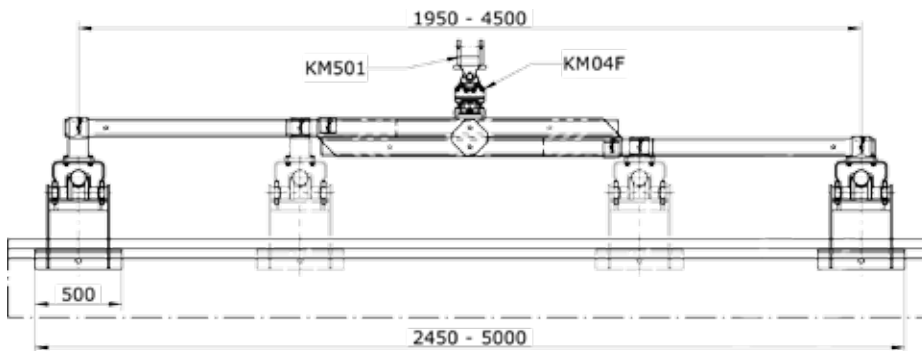

KINSHOFER

NEWS

Special and Custom Solutions

Guard Rail Grapple KM 626-S

www.kinshofer.com

KINSHOFER
crane and excavator attachments

700270/2010

The guard rail grapple KM 626-S with proven **KINSHOFER** rotator for loader cranes allows for precise positioning of mobile protection walls. As these walls can be quite long (12 m), they might break when gripping them in the centre. The guard rail grapple finds a remedy due to its 2 small, light grapples that are mounted to the ends of an adjustable cross bar. This cross bar is extendable up to 4500 mm. When put together, the total width does not exceed 2400 mm and can thus be transported crossways on the truck. The mounted rubber inserts at the gripping arms prevent the protection walls from damage when handling them.

TECHNICAL DATA:

- Operating Pressure:** 200 bar
- Pump Capacity:** 25-75 l/min
- Load Capacity:** 2000 kg
- Closing Force:** 2 x 17 kN
- Weight:** 450 kg

More special and custom solutions can be found on our website under „Downloads“, „Products“ or the „Product News Archive“. You also have the possibility to apply for our newsletter on our website under „Service“.