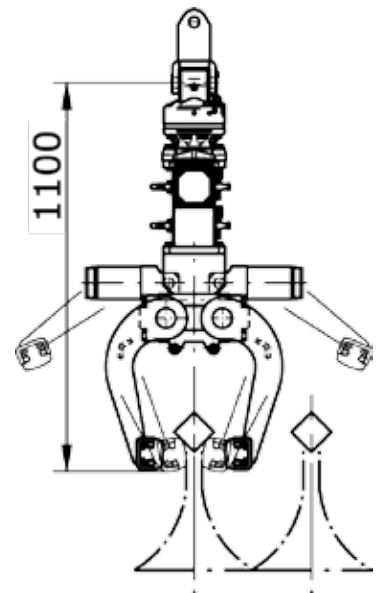

KINSHOFER

NEWS

Special and Custom Solutions

Guard Rail Grapple KM 626-S

www.kinshofer.com

KINSHOFER
crane and excavator attachments

700270/2010

The guard rail grapple KM 626-S with proven **KINSHOFER** rotator for loader cranes allows for precise positioning of mobile protection walls. As these walls can be quite long (12 m), they might break when gripping them in the centre. The guard rail grapple finds a remedy due to its 2 small, light grapples that are mounted to the ends of an adjustable cross bar. This cross bar is extendable up to 4500 mm. When put together, the total width does not exceed 2400 mm and can thus be transported crossways on the truck. The mounted rubber inserts at the gripping arms prevent the protection walls from damage when handling them.

TECHNICAL DATA:

- Operating Pressure:** 200 bar
- Pump Capacity:** 25-75 l/min
- Load Capacity:** 2000 kg
- Closing Force:** 2 x 17 kN
- Weight:** 450 kg

More special and custom solutions can be found on our website under „Downloads“, „Products“ or the „Product News Archive“. You also have the possibility to apply for our newsletter on our website under „Service“.