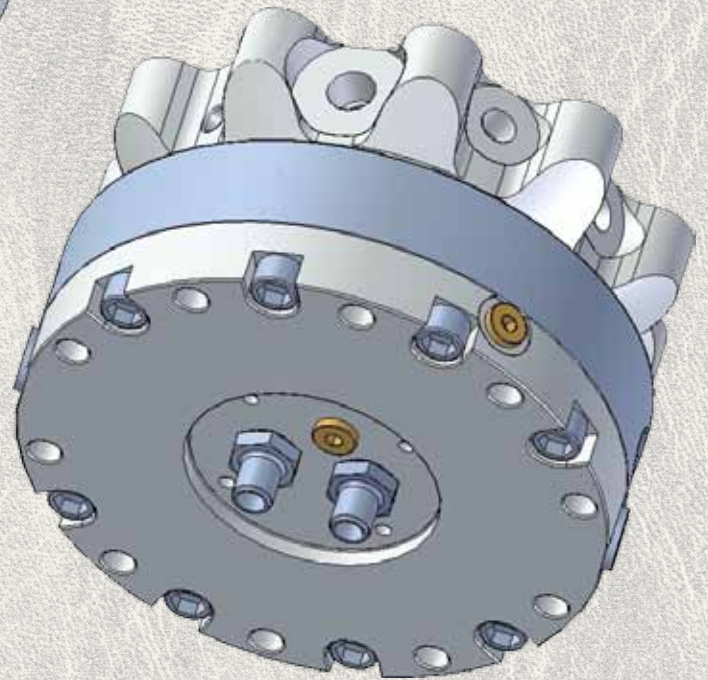

**NEWS**  
**Special and Custom**  
**Solutions**

**KM 15 F273/273**  
**with additional**  
**3rd Oil Duct**

www.kinshofer.com

This extremely strong and flat rotator fixed at 4 points by **KINSHOFER** that has already proven its worth in a lot of operations and features a very high bending moment, is here equipped with an additional third oil duct as a special version. This oil duct can be used for a central greasing or as a leak oil pipe e.g. for compressors. The 3rd duct has a large cross section and can be charged with up to 320 bar.

**TECHNICAL DATA:**

<b>Operating Pressure:</b>	<b>350 bar</b>
<b>Pump Capacity:</b>	<b>25-75 l/min</b>
<b>Load Capacity:</b>	<b>15 t</b>
<b>Self Weight:</b>	<b>70 kg</b>
<b>Internal Pressure:</b>	<b>150 bar</b>
<b>Bending Moment:</b>	<b>max. 50000 Nm</b>