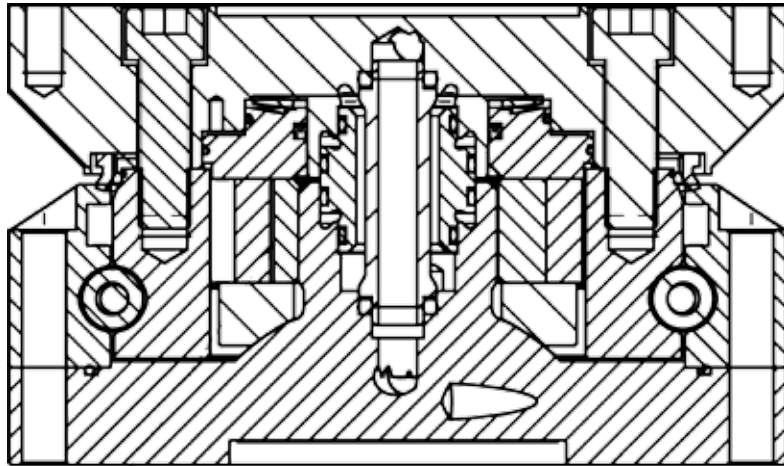

**NEWS**  
**Special and Custom**  
**Solutions**

**KM 15 F273/273**  
**with additional**  
**3rd Oil Duct**

www.kinshofer.com

This extremely strong and flat rotator fixed at 4 points by **KINSHOFER** that has already proven its worth in a lot of operations and features a very high bending moment, is here equipped with an additional third oil duct as a special version. This oil duct can be used for a central greasing or as a leak oil pipe e.g. for compressors. The 3rd duct has a large cross section and can be charged with up to 320 bar.

**TECHNICAL DATA:**

<b>Operating Pressure:</b>	<b>350 bar</b>
<b>Pump Capacity:</b>	<b>25-75 l/min</b>
<b>Load Capacity:</b>	<b>15 t</b>
<b>Self Weight:</b>	<b>70 kg</b>
<b>Internal Pressure:</b>	<b>150 bar</b>
<b>Bending Moment:</b>	<b>max. 50000 Nm</b>