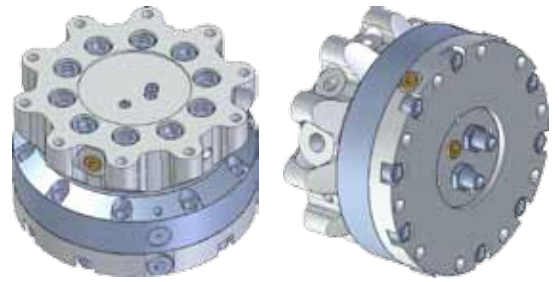

**NEWS**  
**Special and Custom**  
**Solutions**

**KM 15 F273/273**  
**with additional**  
**3rd Oil Duct**

www.kinshofer.com

This extremely strong and flat rotator fixed at 4 points by **KINSHOFER** that has already proven its worth in a lot of operations and features a very high bending moment, is here equipped with an additional third oil duct as a special version. This oil duct can be used for a central greasing or as a leak oil pipe e.g. for compressors. The 3rd duct has a large cross section and can be charged with up to 320 bar.

**TECHNICAL DATA:**

<b>Operating Pressure:</b>	<b>350 bar</b>
<b>Pump Capacity:</b>	<b>25-75 l/min</b>
<b>Load Capacity:</b>	<b>15 t</b>
<b>Self Weight:</b>	<b>70 kg</b>
<b>Internal Pressure:</b>	<b>150 bar</b>
<b>Bending Moment:</b>	<b>max. 50000 Nm</b>