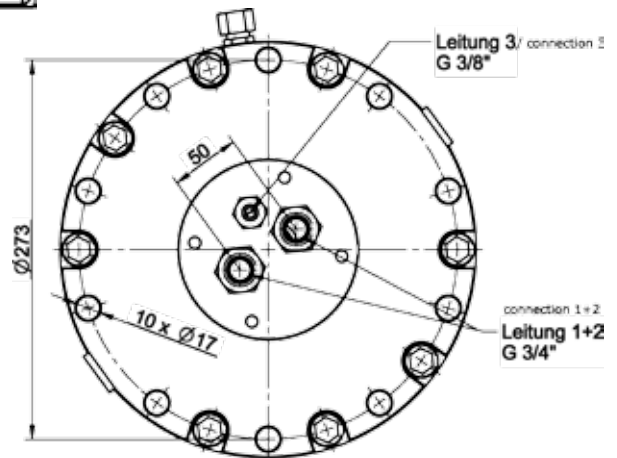

**NEWS**  
**Special and Custom**  
**Solutions**

**KM 15 F273/273**  
**with additional**  
**3rd Oil Duct**

www.kinshofer.com

This extremely strong and flat rotator fixed at 4 points by **KINSHOFER** that has already proven its worth in a lot of operations and features a very high bending moment, is here equipped with an additional third oil duct as a special version. This oil duct can be used for a central greasing or as a leak oil pipe e.g. for compressors. The 3rd duct has a large cross section and can be charged with up to 320 bar.

**TECHNICAL DATA:**

<b>Operating Pressure:</b>	<b>350 bar</b>
<b>Pump Capacity:</b>	<b>25-75 l/min</b>
<b>Load Capacity:</b>	<b>15 t</b>
<b>Self Weight:</b>	<b>70 kg</b>
<b>Internal Pressure:</b>	<b>150 bar</b>
<b>Bending Moment:</b>	<b>max. 50000 Nm</b>