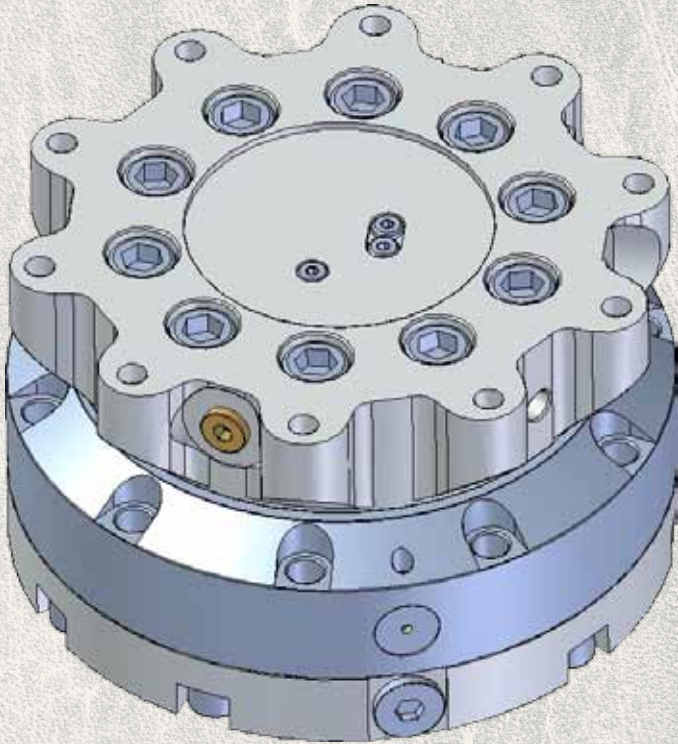

**NEWS**  
**Special and Custom**  
**Solutions**

**KM 15 F273/273**  
**with additional**  
**3rd Oil Duct**

www.kinshofer.com

This extremely strong and flat rotator fixed at 4 points by **KINSHOFER** that has already proven its worth in a lot of operations and features a very high bending moment, is here equipped with an additional third oil duct as a special version. This oil duct can be used for a central greasing or as a leak oil pipe e.g. for compressors. The 3rd duct has a large cross section and can be charged with up to 320 bar.

**TECHNICAL DATA:**

<b>Operating Pressure:</b>	<b>350 bar</b>
<b>Pump Capacity:</b>	<b>25-75 l/min</b>
<b>Load Capacity:</b>	<b>15 t</b>
<b>Self Weight:</b>	<b>70 kg</b>
<b>Internal Pressure:</b>	<b>150 bar</b>
<b>Bending Moment:</b>	<b>max. 50000 Nm</b>