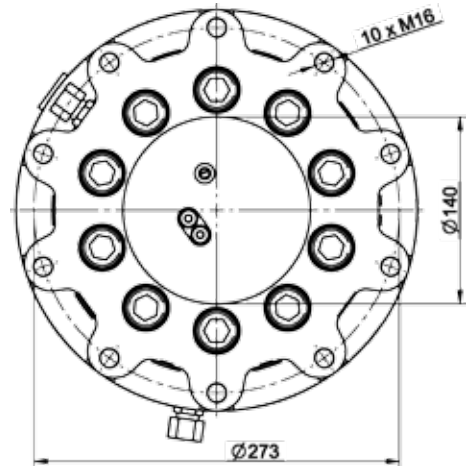

**NEWS**  
**Special and Custom**  
**Solutions**

**KM 15 F273/273**  
**with additional**  
**3rd Oil Duct**

www.kinshofer.com

This extremely strong and flat rotator fixed at 4 points by **KINSHOFER** that has already proven its worth in a lot of operations and features a very high bending moment, is here equipped with an additional third oil duct as a special version. This oil duct can be used for a central greasing or as a leak oil pipe e.g. for compressors. The 3rd duct has a large cross section and can be charged with up to 320 bar.

**TECHNICAL DATA:**

<b>Operating Pressure:</b>	<b>350 bar</b>
<b>Pump Capacity:</b>	<b>25-75 l/min</b>
<b>Load Capacity:</b>	<b>15 t</b>
<b>Self Weight:</b>	<b>70 kg</b>
<b>Internal Pressure:</b>	<b>150 bar</b>
<b>Bending Moment:</b>	<b>max. 50000 Nm</b>