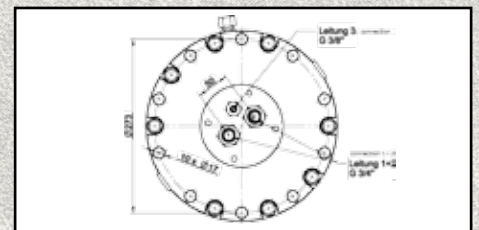

**NEWS**  
**Special and Custom**  
**Solutions**

**KM 15 F273/273**  
**with additional**  
**3rd Oil Duct**

www.kinshofer.com

This extremely strong and flat rotator fixed at 4 points by **KINSHOFER** that has already proven its worth in a lot of operations and features a very high bending moment, is here equipped with an additional third oil duct as a special version. This oil duct can be used for a central greasing or as a leak oil pipe e.g. for compressors. The 3rd duct has a large cross section and can be charged with up to 320 bar.

**TECHNICAL DATA:**

<b>Operating Pressure:</b>	<b>350 bar</b>
<b>Pump Capacity:</b>	<b>25-75 l/min</b>
<b>Load Capacity:</b>	<b>15 t</b>
<b>Self Weight:</b>	<b>70 kg</b>
<b>Internal Pressure:</b>	<b>150 bar</b>
<b>Bending Moment:</b>	<b>max. 50000 Nm</b>