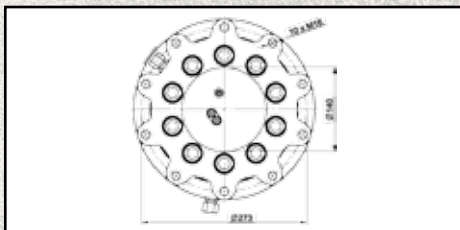

**NEWS**  
**Special and Custom**  
**Solutions**

**KM 15 F273/273**  
**with additional**  
**3rd Oil Duct**

www.kinshofer.com

This extremely strong and flat rotator fixed at 4 points by **KINSHOFER** that has already proven its worth in a lot of operations and features a very high bending moment, is here equipped with an additional third oil duct as a special version. This oil duct can be used for a central greasing or as a leak oil pipe e.g. for compressors. The 3rd duct has a large cross section and can be charged with up to 320 bar.

**TECHNICAL DATA:**

<b>Operating Pressure:</b>	<b>350 bar</b>
<b>Pump Capacity:</b>	<b>25-75 l/min</b>
<b>Load Capacity:</b>	<b>15 t</b>
<b>Self Weight:</b>	<b>70 kg</b>
<b>Internal Pressure:</b>	<b>150 bar</b>
<b>Bending Moment:</b>	<b>max. 50000 Nm</b>