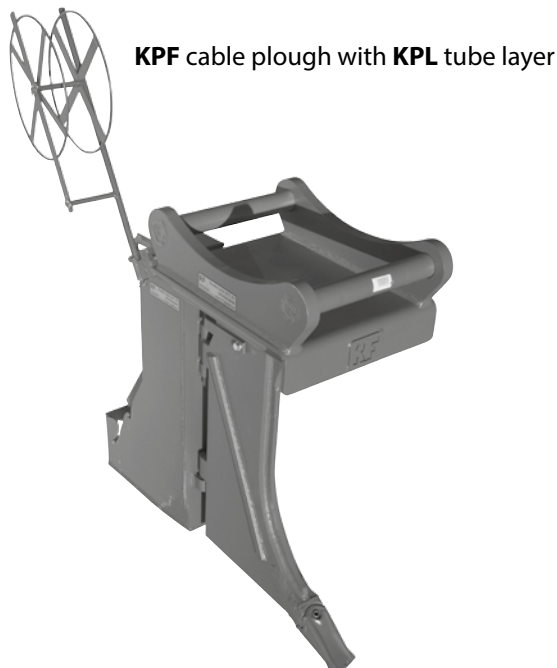

Bilder

KPH + KPL