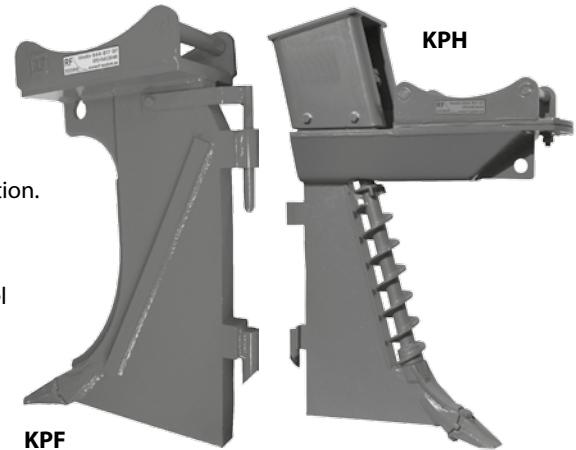

Cable Ploughs and Tube Layer

KPF / KPH / KPL

The Cable Ploughs are efficient tools to drill channels for cables or hoses. Depending on the type, the plough is suitable for excavators with up to 50t / 110000 lbs operating weight. The ploughs are available as mechanical (KPF) and hydraulic (KPH) version.

- **Solid design:** very robust without protruding parts.
- **Robust:** also drills hard soil.
- **Plough kinematics:** easy plowing, even through roots and other vegetation.
- **Easy installation** onto the carrier machine.
- **Different widths** available.
- **One work step:** opening for positioning of cables or hoses in the channel saves time.
- **Safety:** better balance between plough and carrier.
- **KPH:** incl. hydraulic auger.
- **Optional:** KPL tube layer incl. cable drum mountable.

Accessories	
Type	Description
KST 09	support for marker tape at tube layer
KST 12	wire rope between cable plough and carrier machine – length 4500 mm / 177 in
KST 14	cable bender for easier installation of thick cables into KPL weight: 12 kg / 26 lbs – dimensions: 1200 mm x 180 mm x 180 mm / 47.24 in x 7.09 in x 7.09 in different adapters available